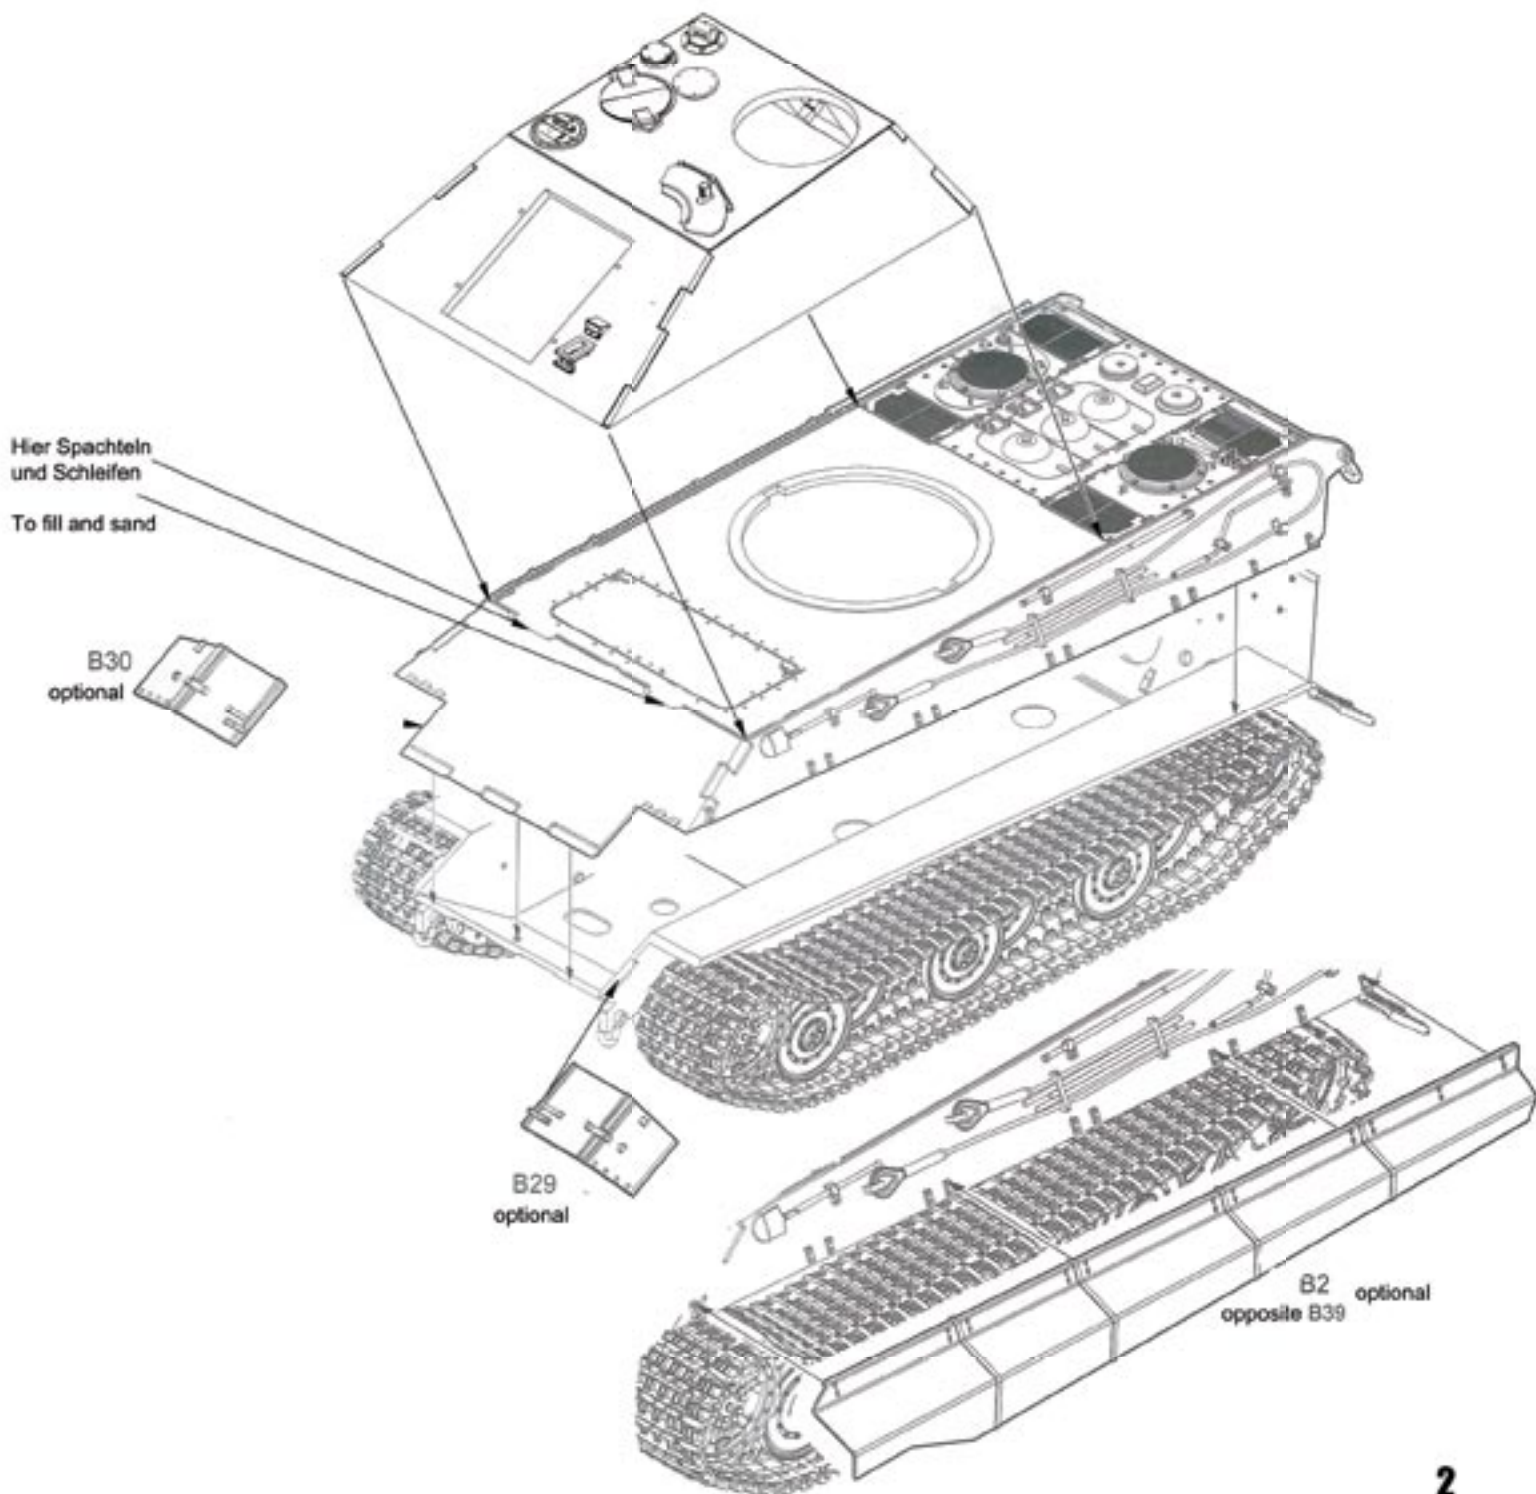

4

use Trumpeter parts C11, C24

5

use Trumpeter parts
B29, B30, B39, B2

Attaching upper hull
and turret

6

use Trumpeter parts
B29, B30, B39 (x2), C17, C19, C31, K1(x7)

**7**